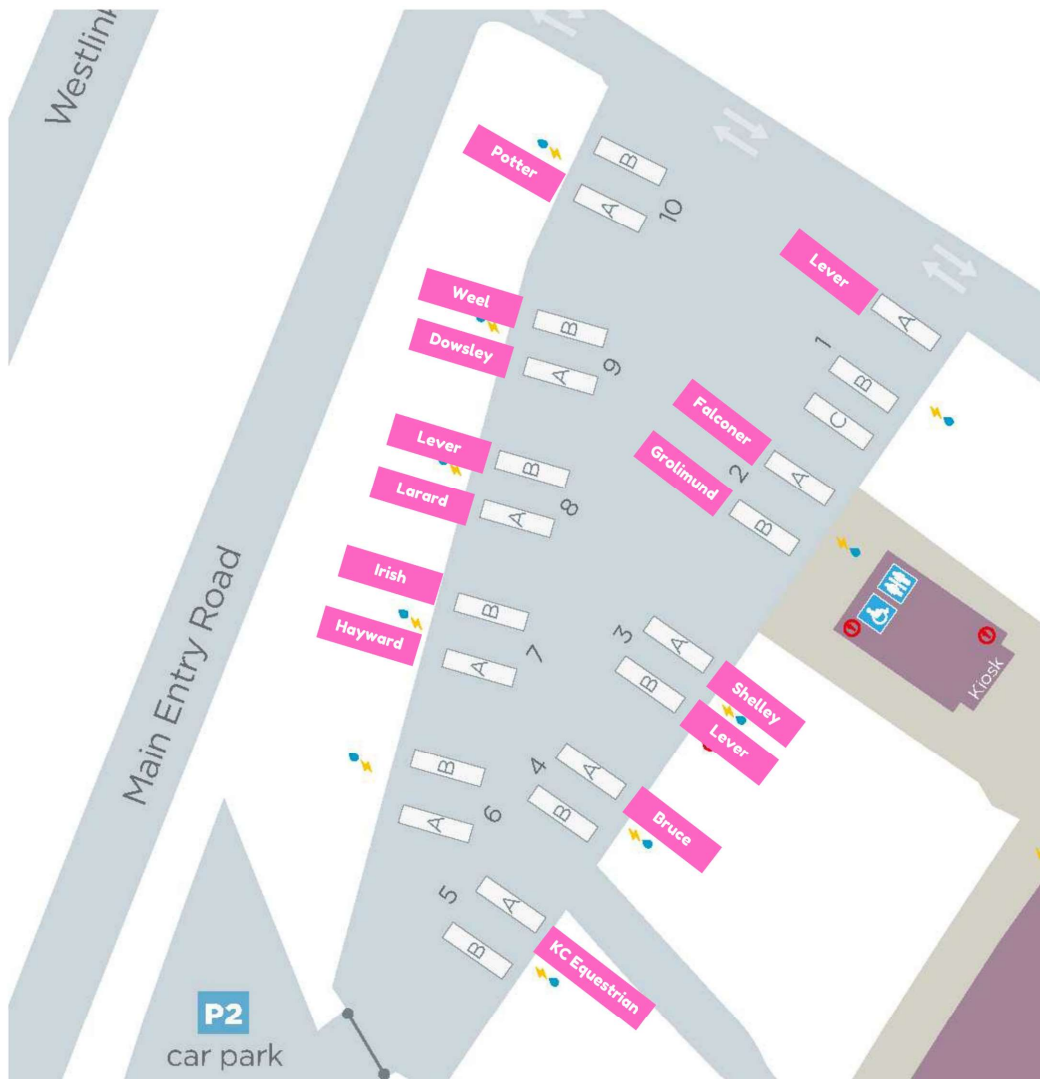

2024 New South Wales

The subtle option for your event space

Sydney International Equestrian Centre, Saxony Road, Horsley Park 29th August – 1st September

Dressage
Championships

South Truck Allocations

P3 Allocations