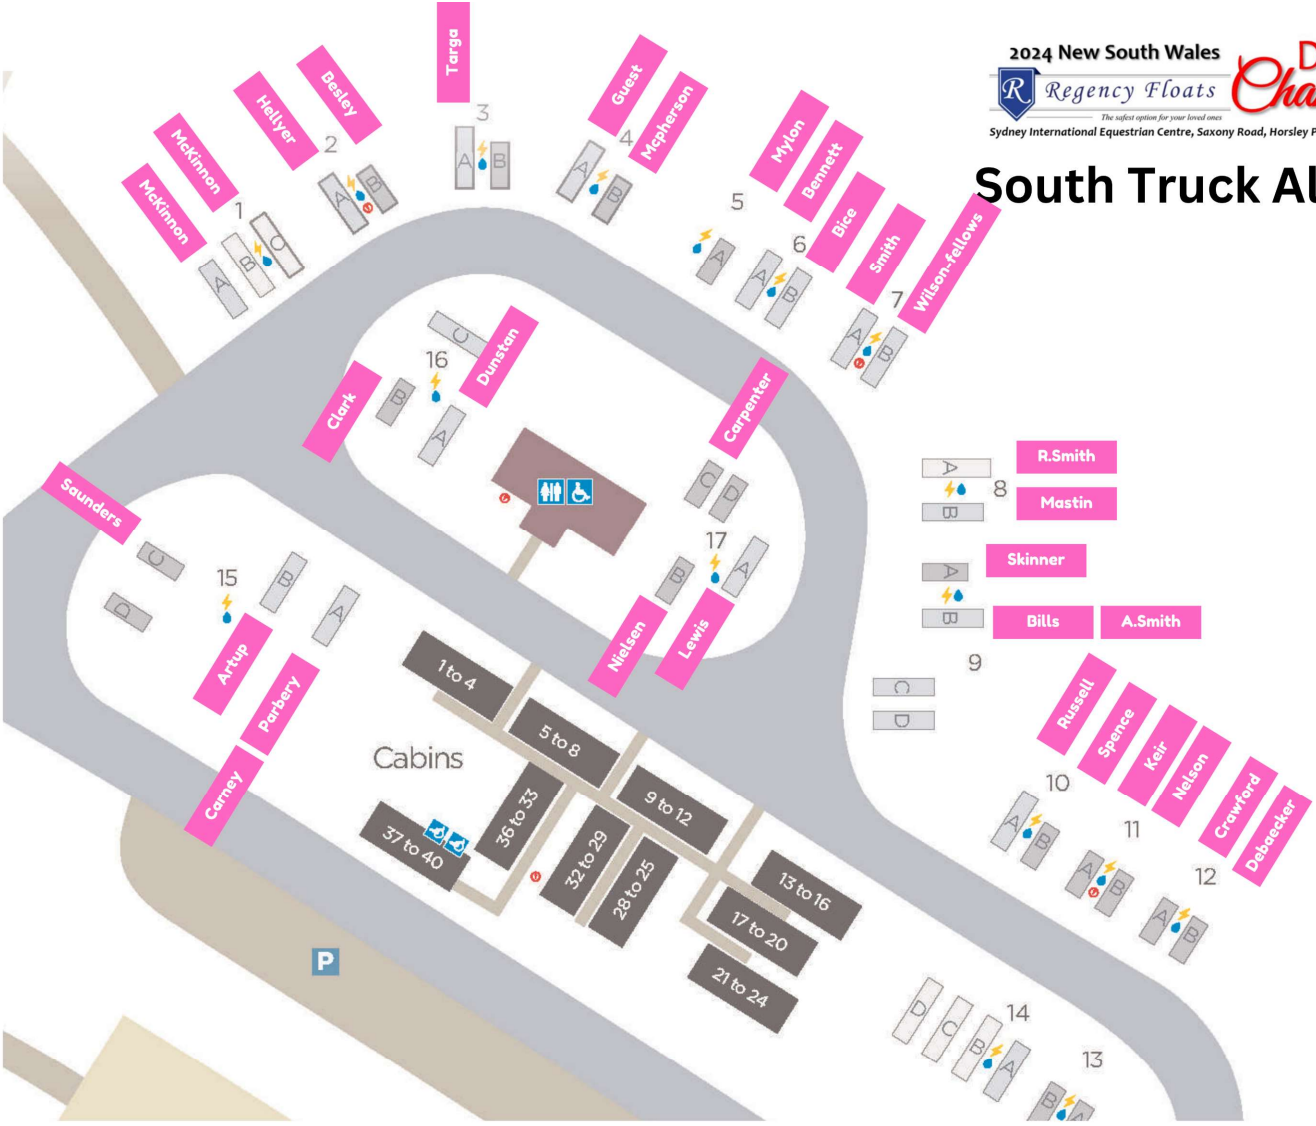

2024 New South Wales

The subtle option for your event space

Dressage
Championships

South Truck Allocations